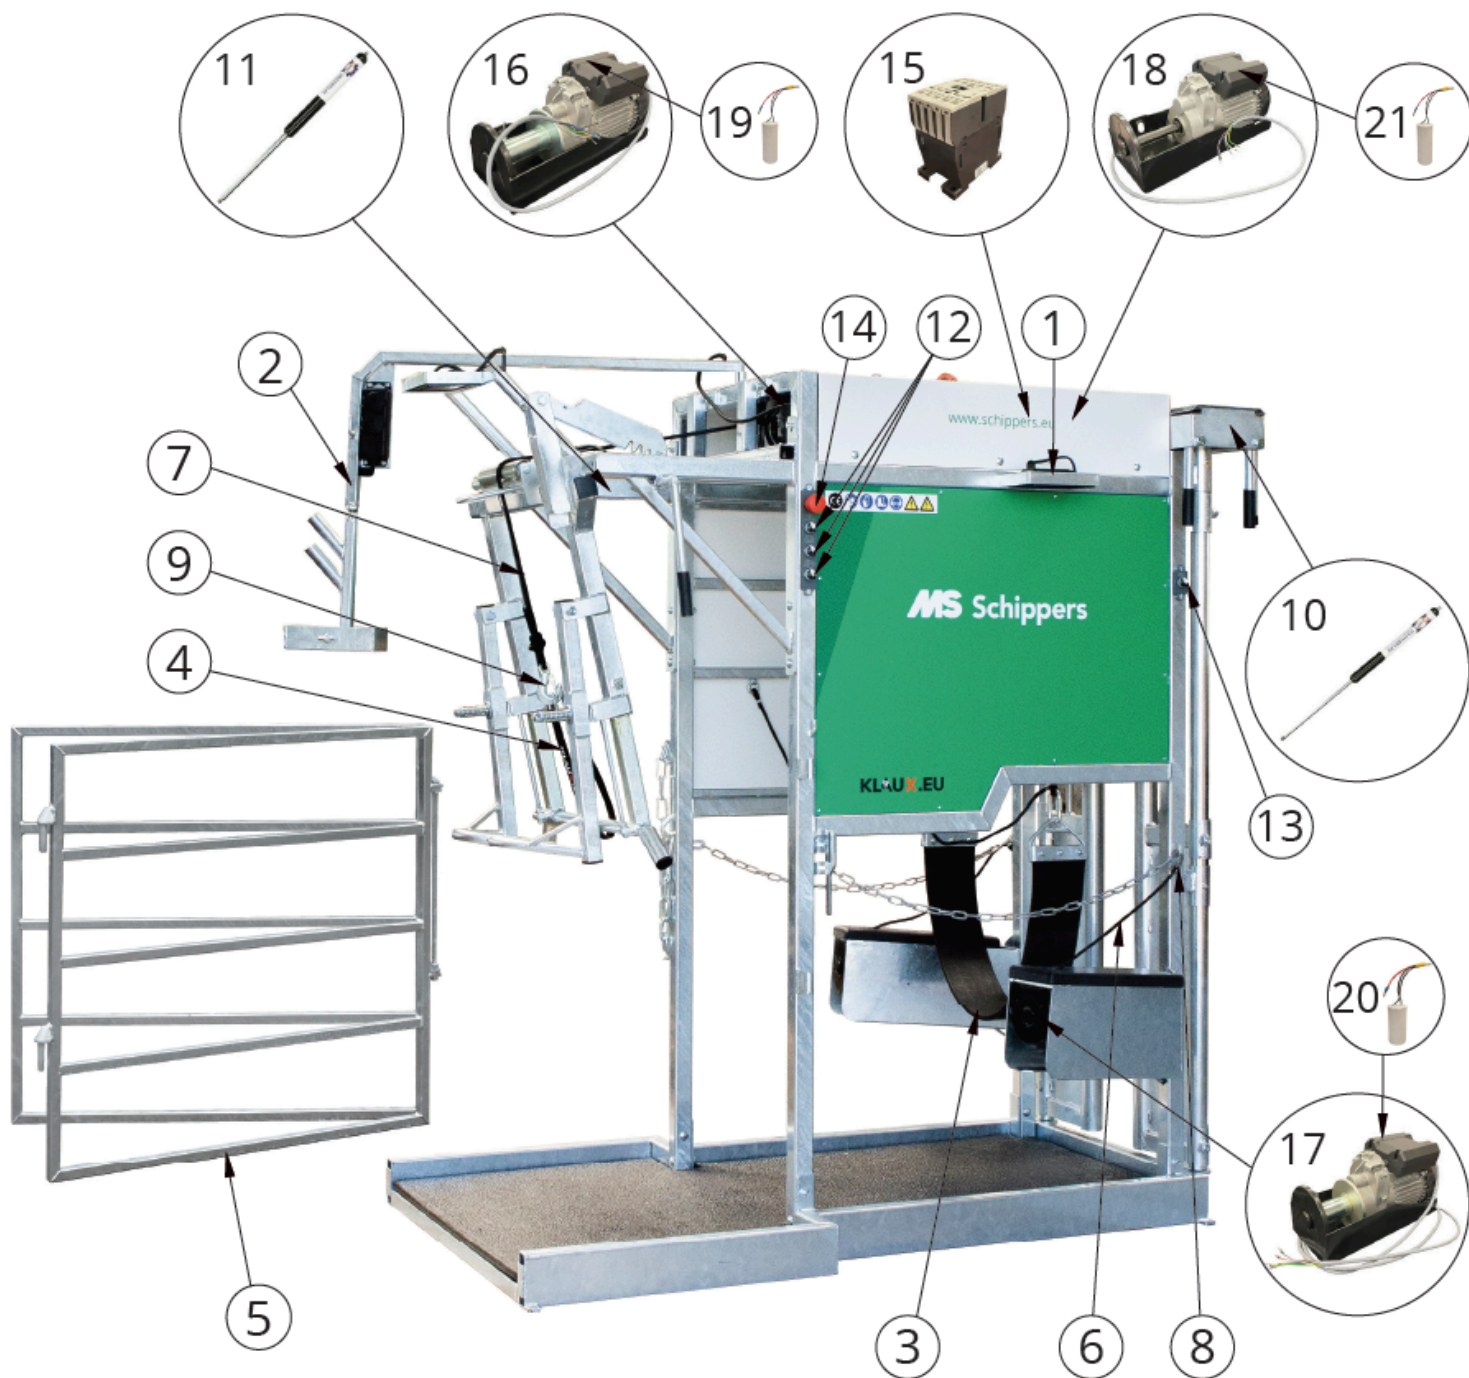

0604594 MS Hoof-trimming chute Platinum (1/2)

Spare parts

1	8804670	7	8804679	13	8804761	19	8804773
2	8804754	8	8804676	14	8804762	20	8804774
3	8804671	9	8804675	15	8804759	21	8804775
4	8804672	10	8804673	16	8804770		
5	8804654	11	8804674	17	8804771		
6	8804678	12	8804760	18	8804772