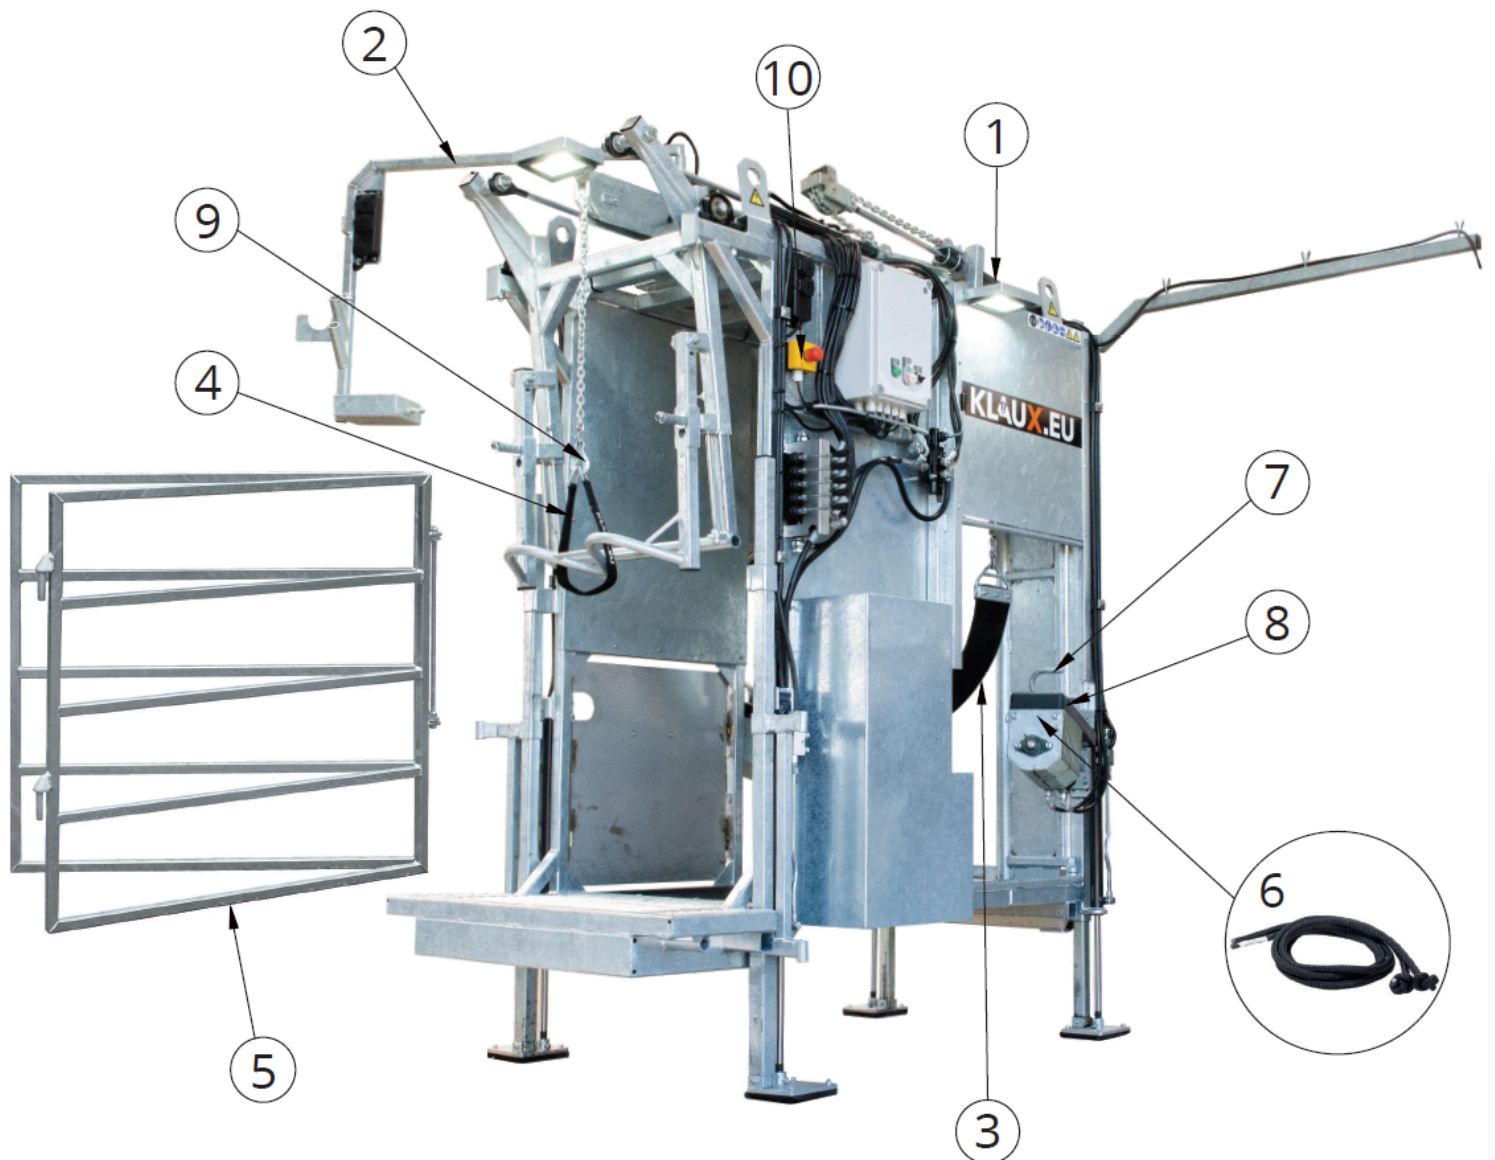

0604576 Klaux Hoof-trimming chute Titanium (1/2)

Spare parts

1	8804670	6	8804678
2	8804754	7	8804659
3	8804671	8	8804758
4	8804672	9	8804675
5	8804654	10	8804797