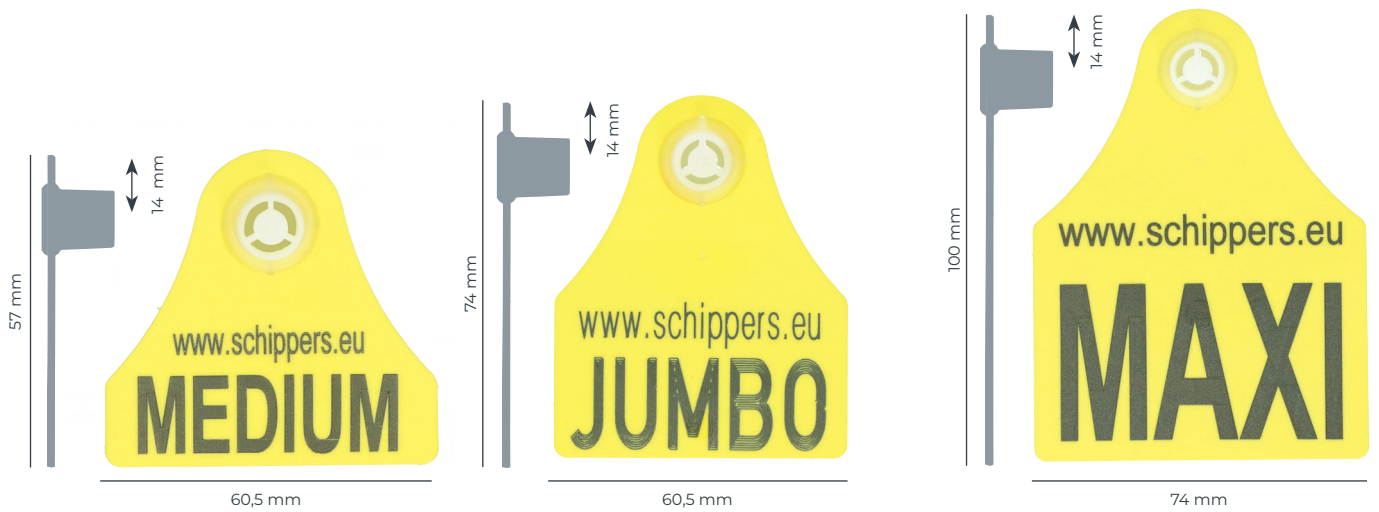

Normal

27 mm

Little

27 mm

Extended

MS Tag Torbogen (Plastic pin)

27 mm

Normal

27 mm

Little

43 mm

MS Tag Standard (Metal pin)

43 mm

MS Tag Hog (Robust pin)

CATTLE

Female

MS Tag Medium 2K
(Closed)

MS Tag Jumbo 2K
(Closed)

MS Tag Maxi 2K
(Closed)

Male

MS Tag Round
 (Robust pin)

MS Tag Medium
 (Robust pin)

MS Tag Jumbo
 (Robust pin)

MS Tag Maxi
 (Robust pin)