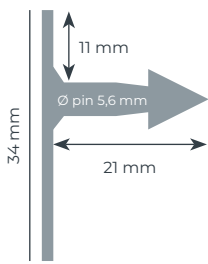

27 mm

Little

43 mm

MS Tag Standard (Metal pin)

43 mm

MS Tag Hog (Robust pin)

CATTLE

Female

40 mm

MS Tag Midi XL
(Closed)

Standard

Male

27 mm

MS Tag Torbogen
(Plastic pin)

33 mm

MS Tag Midi
(Plastic pin)

40 mm

MS Tag Midi XL
(Robust pin)

ELECTRONIC EARTAGS

Female

MS Tag Round FDX
(Closed)

Little

Standard

MS Tag Round HDX
(Open)