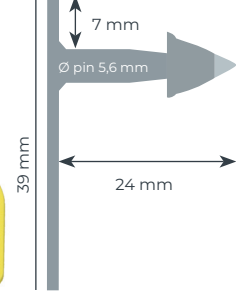

40 mm

MS Tag Midi XL
(Closed)

Standard

Male

27 mm

MS Tag Torbogen
(Plastic pin)

33 mm

MS Tag Midi
(Plastic pin)

40 mm

MS Tag Midi XL
(Robust pin)

ELECTRONIC EARTAGS

Female

MS Tag Round FDX
(Closed)

Little

Standard

MS Tag Round HDX
(Open)

MS Tag Round XL FDX
(Closed)

MS Tag Round XL HDX
(Closed)

MS Tag Round UHF
(Open)

Little

Standard

Male

MS Tag Torbogen UHF

Little & Standard