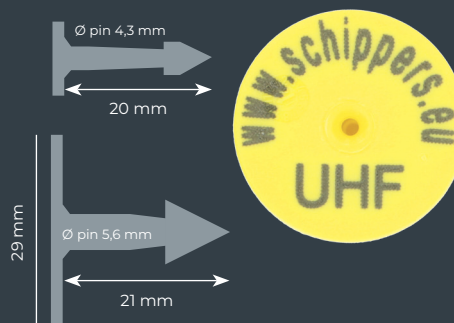

40 mm

MS Tag Midi XL
(Robust pin)

ELECTRONIC EARTAGS

Female

MS Tag Round FDX
(Closed)

Little

Standard

MS Tag Round HDX
(Open)

MS Tag Round XL FDX
(Closed)

MS Tag Round XL HDX
(Closed)

MS Tag Round UHF
(Open)

Little

Standard

Male

MS Tag Torbogen UHF

Little & Standard

MS Tag Round UHF

Little & Standard

OTHER PRODUCTS

Buffer plate

Blanco

Plastic neck plate

Printed / Blanco

Collar tags