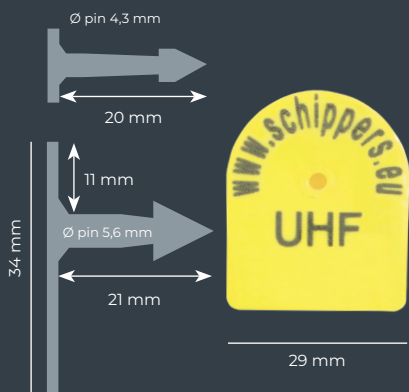

40 mm

MS Tag Midi XL
(Robust pin)

ELECTRONIC EARTAGS

Female

MS Tag Round FDX
(Closed)

Little

Standard

MS Tag Round HDX
(Open)

MS Tag Round XL FDX
(Closed)

MS Tag Round XL HDX
(Closed)

MS Tag Round UHF
(Open)

Little

Standard

Male

MS Tag Torbogen UHF

Little & Standard

MS Tag Round UHF

Little & Standard

OTHER PRODUCTS

Buffer plate

Blanco

Plastic neck plate

Printed / Blanco

Collar tags