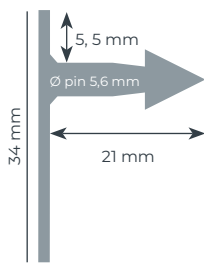

27 mm

Little

43 mm

MS Tag Standard (Metal pin)

43 mm

MS Tag Hog (Robust pin)

CATTLE

Female

40 mm

MS Tag Midi XL
(Closed)

Standard

Male

27 mm

MS Tag Torbogen
(Plastic pin)

33 mm

MS Tag Midi
(Plastic pin)

40 mm

MS Tag Midi XL
(Robust pin)

ELECTRONIC EARTAGS

Female

MS Tag Round FDX
(Closed)

Little

Standard

MS Tag Round HDX
(Open)