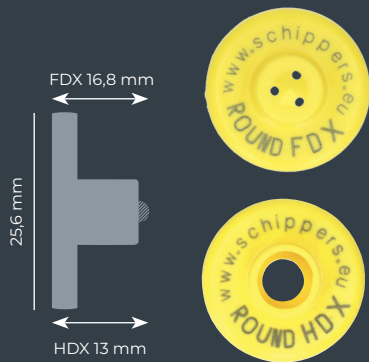

40 mm

MS Tag Midi XL
(Closed)

Standard

Male

27 mm

MS Tag Torbogen
(Plastic pin)

33 mm

MS Tag Midi
(Plastic pin)

40 mm

MS Tag Midi XL
(Robust pin)

ELECTRONIC EARTAGS

Female

MS Tag Round FDX
(Closed)

Little

Standard

MS Tag Round HDX
(Open)

MS Tag Round XL FDX
(Closed)

MS Tag Round XL HDX
(Closed)

MS Tag Round UHF
(Open)

Little

Standard

Male

MS Tag Torbogen UHF

Little & Standard