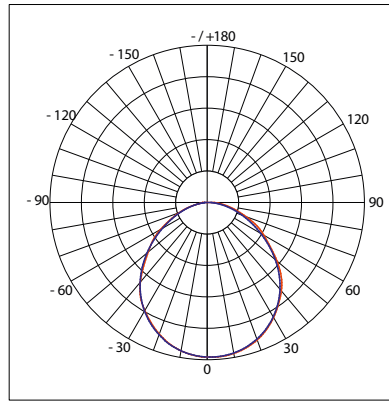

Lighting strength & Light distribution curves

MultILED pro

150 W

(ref.no. 345985)

300 W

(ref.no. 345990)

LED moisture-proof lamp FarmPRO

40 W