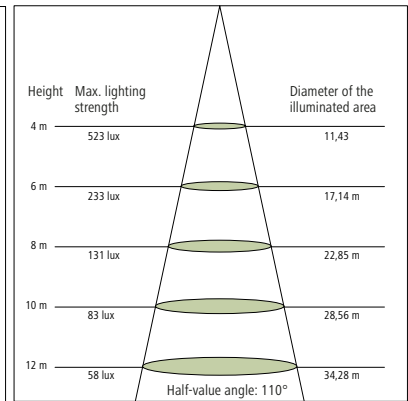

Lighting strength & Light distribution curves

MultILED pro

150 W

(ref.no. 345985)

300 W

(ref.no. 345990)

LED moisture-proof lamp FarmPRO

40 W