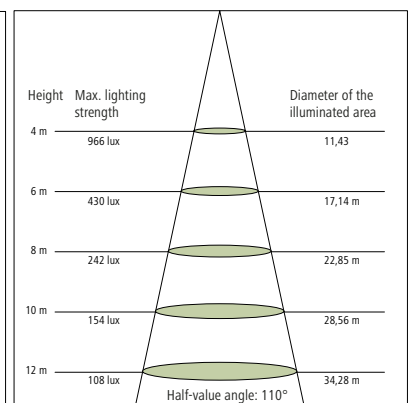

Lighting strength & Light distribution curves

MultILED pro

150 W

(ref.no. 345985)

300 W

(ref.no. 345990)

LED moisture-proof lamp FarmPRO

40 W

(Art.Nr. 345616)

60 W

(Art.Nr. 345617)