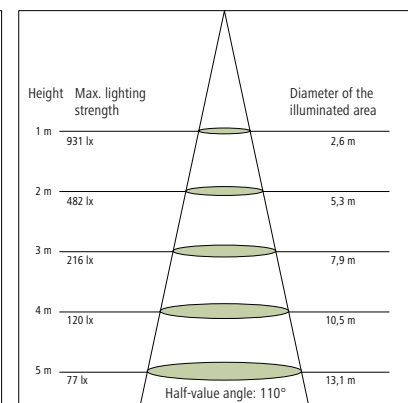

LED moisture-proof lamp FarmPRO

40 W

(Art.Nr. 345616)