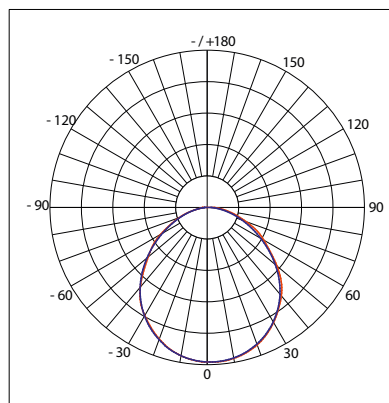

Lighting strength & Light distribution curves

MultILED pro

150 W

(ref.no. 345985)

300 W

(ref.no. 345990)

LED moisture-proof lamp FarmPRO

40 W