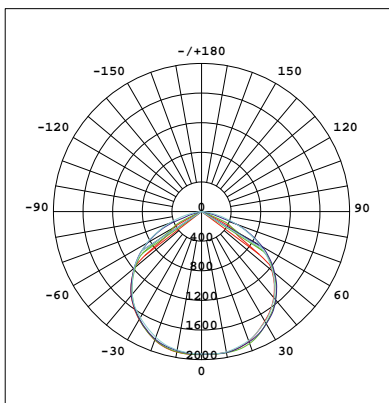

LED moisture-proof lamp FarmPRO

40 W

(Art.Nr. 345616)